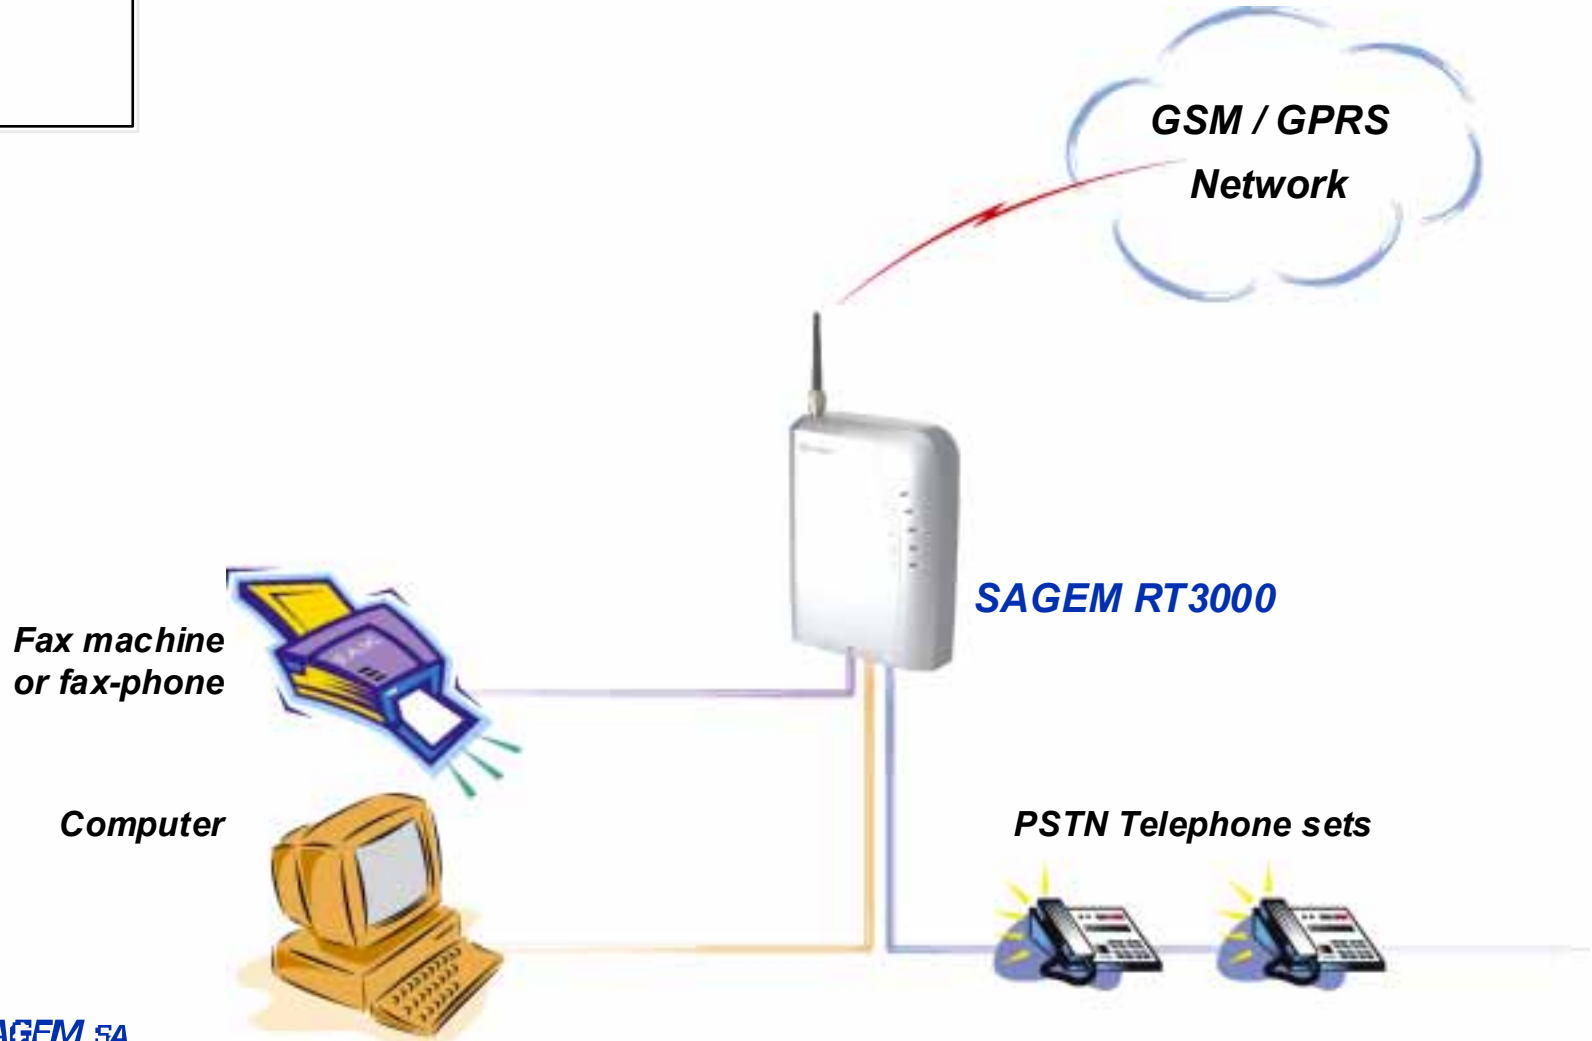

SAGEM RT3000

GSM / GPRS Gateway

SAGEM SA
Networks Division

SAGEM RT3000 : overview

- **The SAGEM RT3000 is a Radio Gateway for GSM / GPRS networks**

- **It offers access to a GSM / GPRS network for fixed user terminals such as:**
 - *Analog PSTN telephone sets*
 - *Analog fax machines*
 - *Analog phone-fax*
 - *Analog data modems*
 - *Personal computers*

SAGEM RT3000 : overview

SAGEM SA
Networks Division

SAGEM RT3000 : overview

- **The SAGEM RT3000 supports different kinds of telecommunications services:**
 - *Voice*
 - *Analog fax G3 and digital fax (on a PC)*
 - *Data communications in circuit mode (CSD) up to 9.6 kbps for:*
 - ▶ *Data modems*
 - ▶ *Computers*
 - *Data communications in packet mode (GPRS) :*
 - ▶ *Multislot class 10 : (4 + 1) or (3 + 2)*
 - *SMS sending and receiving with a computer or a telephone set.*

SAGEM RT3000 : overview

- **The SAGEM RT3000 can also provide access to a GSM network for other types of equipment such as:**
 - *PBX with analog network lines*
 - *Payphones.*

SAGEM RT3000 : applications

- **GSM WLL**
- **GSM payphones**
- **End user specific applications**
- **Least cost routing for PBX**

SAGEM RT3000 : main features

SAGEM SA
Networks Division

SAGEM RT3000 : main features

■ User ports:

- *Two analog ports*
- *Two digital ports (RS232 + USB)*